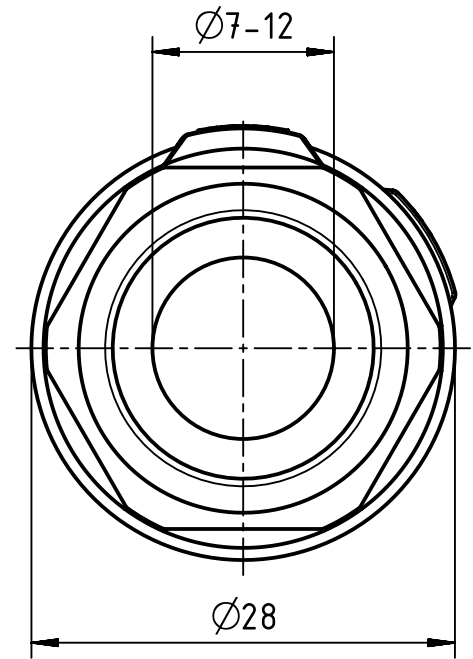

1                      2                      3                      4                      5                      6

	All rights reserved Department EL PD HARTING Electric GmbH & Co. KG D-32339 Espelkamp	All Dimensions in mm Original Size DIN A4		Scale 2:1	Free size tol.	Ref.
		Created by DYCKC	Inspected by GRUBES	Standardisation TIEMANNA	Date 2019-07-19	State Final Release
Title M23 ComLock Hood 7-12 mm						Doc-Key / ECM-Nr. 100708742/UGD/000/B 500000154908
Type TB				Number 09 15 100 0492		Rev. B
						Page 1/1