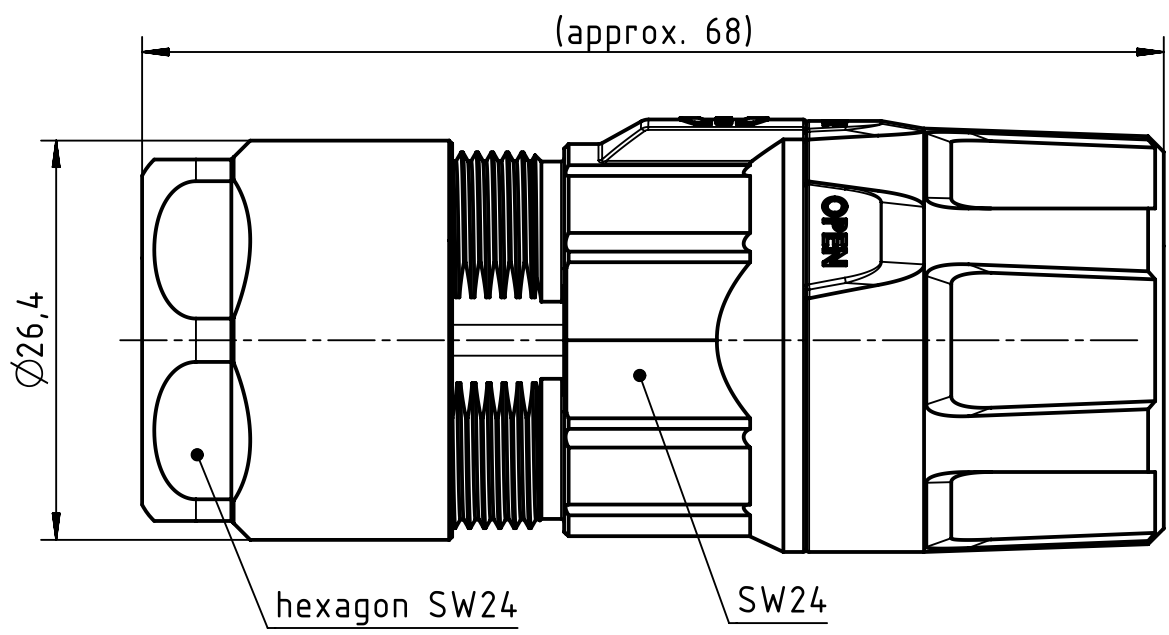

1                      2                      3                      4                      5                      6

	All rights reserved Department EL PD HARTING Electric GmbH & Co. KG D-32339 Espelkamp	All Dimensions in mm Original Size DIN A4		Scale 2:1	Free size tol.	Ref.
		Created by DYCKC	Inspected by GRUBES	Standardisation TIEMANNA	Date 2019-07-19	State Final Release
Title M23 ComLock Hood 7-12 mm						Doc-Key / ECM-Nr. 100708742/UGD/000/B 500000154908
Type TB				Number 09 15 100 0492		Rev. B
						Page 1/1