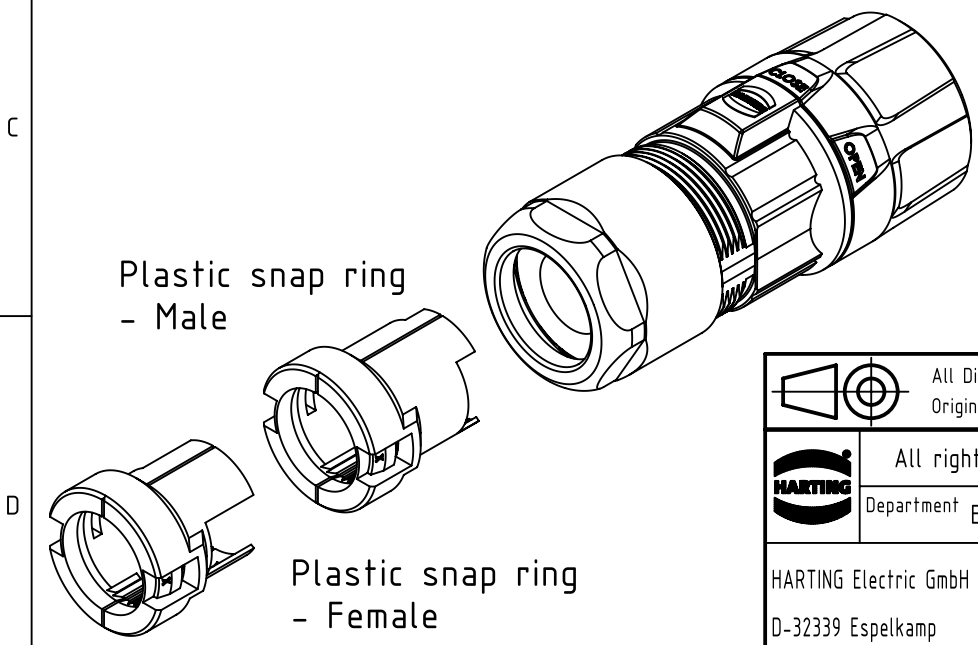

1                      2                      3                      4                      5                      6

	All rights reserved Department EL PD HARTING Electric GmbH & Co. KG D-32339 Espelkamp	All Dimensions in mm Original Size DIN A4		Scale 2:1	Free size tol.	Ref.
		Created by DYCKC	Inspected by GRUBES	Standardisation TIEMANNA	Date 2019-07-19	State Final Release
Title M23 ComLock Hood 7-12 mm						Doc-Key / ECM-Nr. 100708742/UGD/000/B 500000154908
Type TB				Number 09 15 100 0492		Rev. B
						Page 1/1